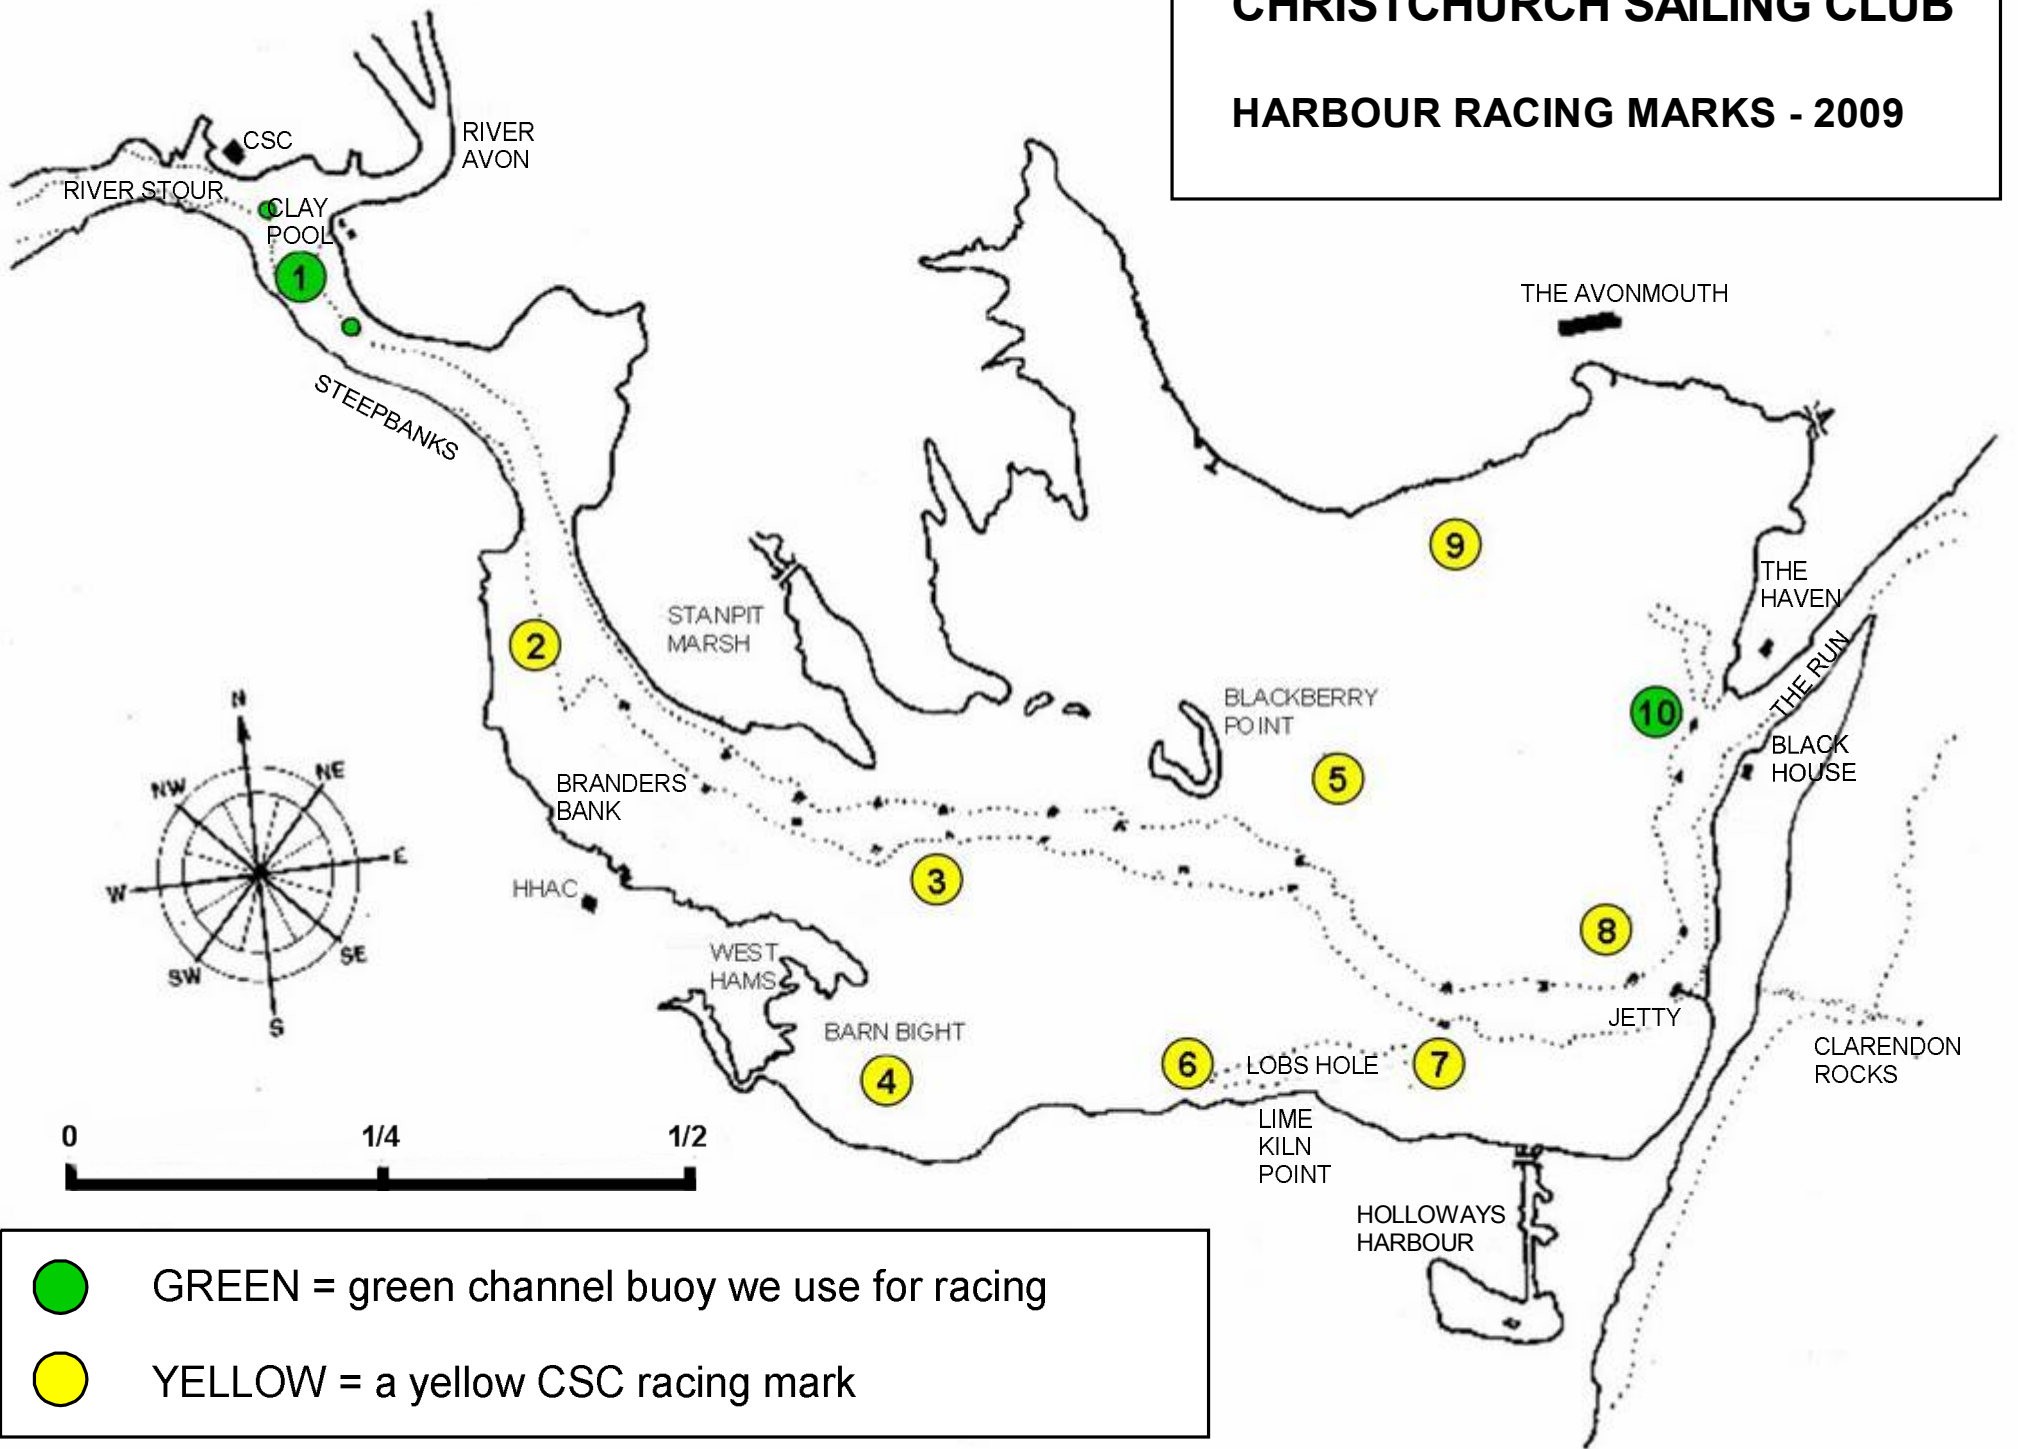

# CHRISTCHURCH SAILING CLUB

## HARBOUR RACING MARKS - 2009

-  GREEN = green channel buoy we use for racing
-  YELLOW = a yellow CSC racing mark